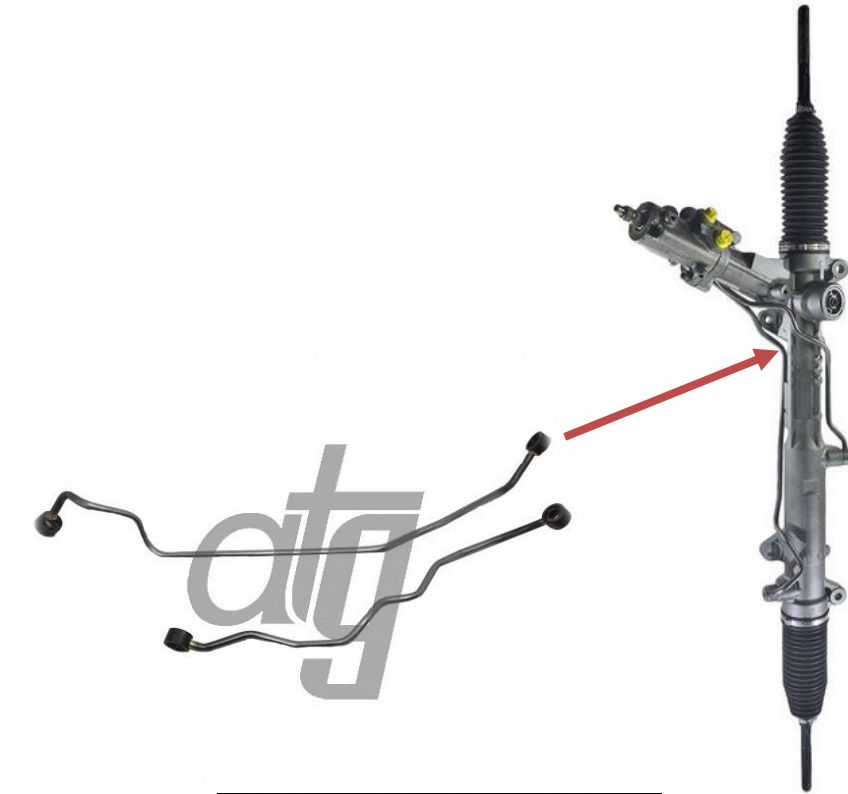

Power steering rack hard lines (tubes) Part No. 20120068

Application
BMW 5 Series E60 2003-2009
BMW 5 E61 2004-2009
BMW 6 E63 2004-
BMW 6 E64 2004-

FITS THE FOLLOWING

Steering rack part number	Crossreferences	Application
ATGR21811RB	BMW 32106780924, 32106773767, 32136766651, 32106766662, 32106780942, 32106777536, 32106770311, 32136762447, 32106766651, 32106780941, 32106775423, 32136777431, 32106769299, 32106795340 Bosch KS01000942, KS00000966, KS01000936, KS01000876	BMW 5er V (E6x) (2002 - 2010) 6er II (E63/E64) (2003 - 2010)